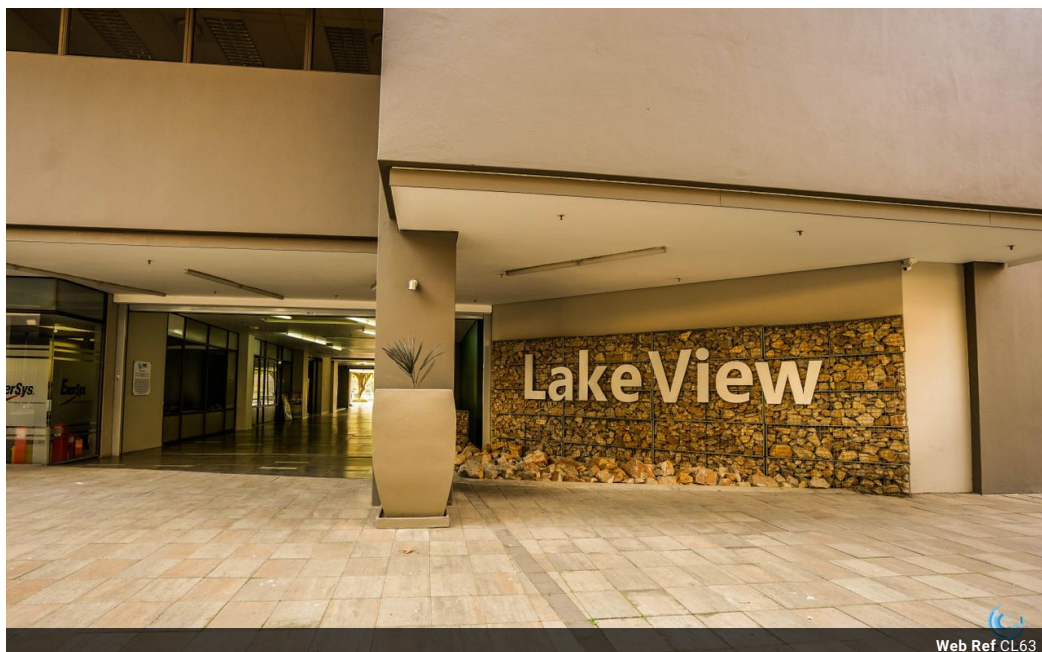

Kevin Gie
0824916309
keving@delucia.co.za

Contact Kempton Park

011 975 5911

Entrance 9,
Gleneagles Office Park,
Koorsboom Ave,
Glen Erasmia x22,
Kempton Park,
1619

Web Ref CL63

POA

 0  0

Offices Available to Rent in Lakeview Centurion

The Lakeview Building is perfectly situated in the Centurion Central Business District in Gauteng. In walking to the Gautrain and Centurion Mall, with beautiful views of the lake.

Other amenities close to the Lakeview Building includes Virgin Active and Planet Fitness Megaclub, Makro and Builders Warehouse, Blysbridge Promenade, Centurion Lifestyle and Mall@Reds, Unitas Hospital, Supersport Cricket Stadium, and a wide variety of schools.

This building offers a well-maintained A-grade offices, quality ablutions with high-end finishes, modern kitchens/kitchenettes, caters for requirements of people with disability, expert spacial design, security and full OHS Compliance. The sky bridge connects to the Anker Building as well as the Lakeview Building for easy access to the Gautrain. The Centurion Mall is home to over 200